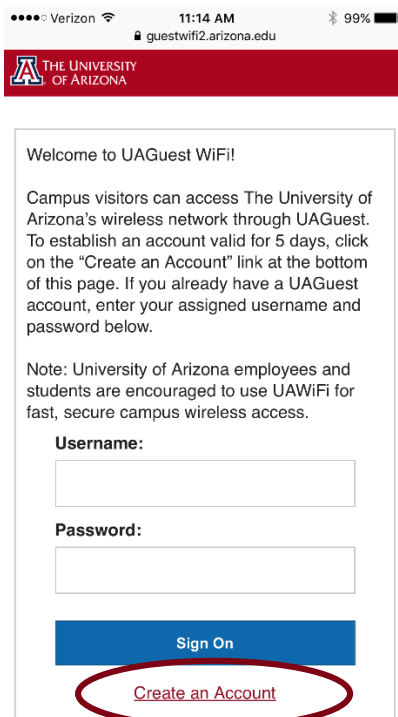

UAGuest Wireless Access

1. **Select UAGuest** from your wireless options. *Open a web browser if one does not automatically open for you.*

2. The **Welcome UAGuest** webpage will appear. **Click on Create an Account** at the bottom of the webpage.

3. Enter your name and cell phone number (with hyphens, e.g., XXX-XXX-XXXX), then click Register.

Verizon 11:14 AM 99%
guestwifi2.arizona.edu

THE UNIVERSITY OF ARIZONA

Create an account

Enter your first name, last name and cell phone number below. You will receive a sms text message to the phone number you provide with an assigned user name and password to use your UAGuest account.

THE UNIVERSITY OF ARIZONA

Welcome to UAGuest WiFi!

Campus visitors can access The University of Arizona's wireless network through UAGuest. To establish an account valid for 5 days, click on the "Create an Account" link at the bottom of this page. If you already have a UAGuest account, enter your assigned username and password below.