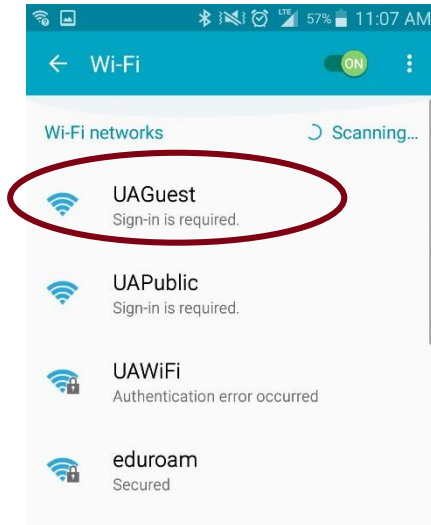

UAGuest Wireless Access

1. **Select UAGuest** from your wireless options. *Open a web browser if one does not automatically open for you.*

2. The **Welcome UAGuest** webpage will appear. **Click on Create an Account** at the bottom of the webpage.

3. Enter your name and cell phone number (with hyphens, e.g., XXX-XXX-XXXX), then click Register.

Verizon 11:14 AM 99%
guestwifi2.arizona.edu

THE UNIVERSITY OF ARIZONA

Create an account

Enter your first name, last name and cell phone number below. You will receive a sms text message to the phone number you provide with an assigned user name and password to use your UAGuest account.

THE UNIVERSITY OF ARIZONA

Welcome to UAGuest WiFi!

Campus visitors can access The University of Arizona's wireless network through UAGuest. To establish an account valid for 5 days, click on the "Create an Account" link at the bottom of this page. If you already have a UAGuest account, enter your assigned username and password below.