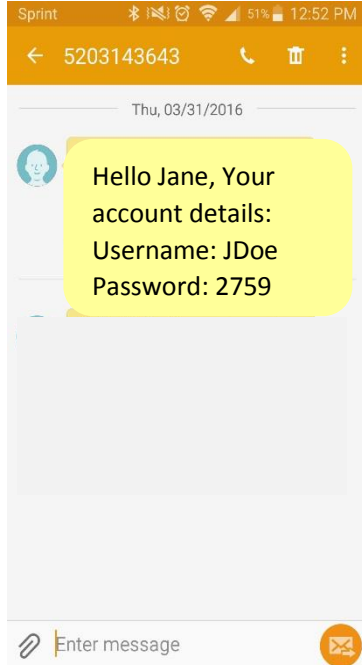

First name*

Last name*

Phone number (###-###-####)*

Register

Cancel

4. A message will appear indicating a text message was sent to the cell phone number provided.

Verizon 11:16 AM 99%
guestwifi2.arizona.edu

THE UNIVERSITY OF ARIZONA

Welcome to UAGuest WiFi!

Campus visitors can access The University of Arizona's wireless network through UAGuest. To establish an account valid for 5 days, click on the "Create an Account" link at the bottom of this page. If you already have a UAGuest account, enter your assigned username and password below.

Note: University of Arizona employees and students are encouraged to use UAWiFi for fast, secure campus wireless access.

A text message has been sent to you containing your sign on credentials.

Username:

Password:

Register

Cancel

- You will receive a text message containing your **assigned username and password valid for 5 days.**

- Enter your assigned username and password** on the Welcome UAGuest webpage and click **Sign On.**